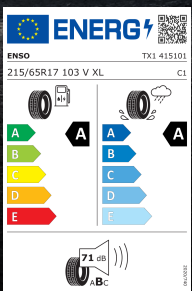

GET IN QUICK!

BUY 3 ENSO TYRES GET 1 FREE

SUPPLIED & FITTED

ONLY £299 INC VAT

FIRST 100 SIGN UPS ONLY

SCAN TO

SIGN UP

WWW.ENSO.LONDON

ENS O

0203 846 5600

Certified

Corporation™

BUY 3 ENSO TYRES
GET 1 FREE

SUPPLIED & FITTED
ONLY £299 INC VAT

INCLUDES FREE WHEEL ALIGNMENT

BOOK NOW

OR CALL 0203 846 5600

ENSO

Certified

Corporation

EV SERVICE HUB · MOWLEM TRADING ESTATE · LEESIDE RD · LONDON · N17 0QJ

BUY 3 ENSO TYRES
GET 1 FREE

SUPPLIED & FITTED

ONLY £299 INC VAT